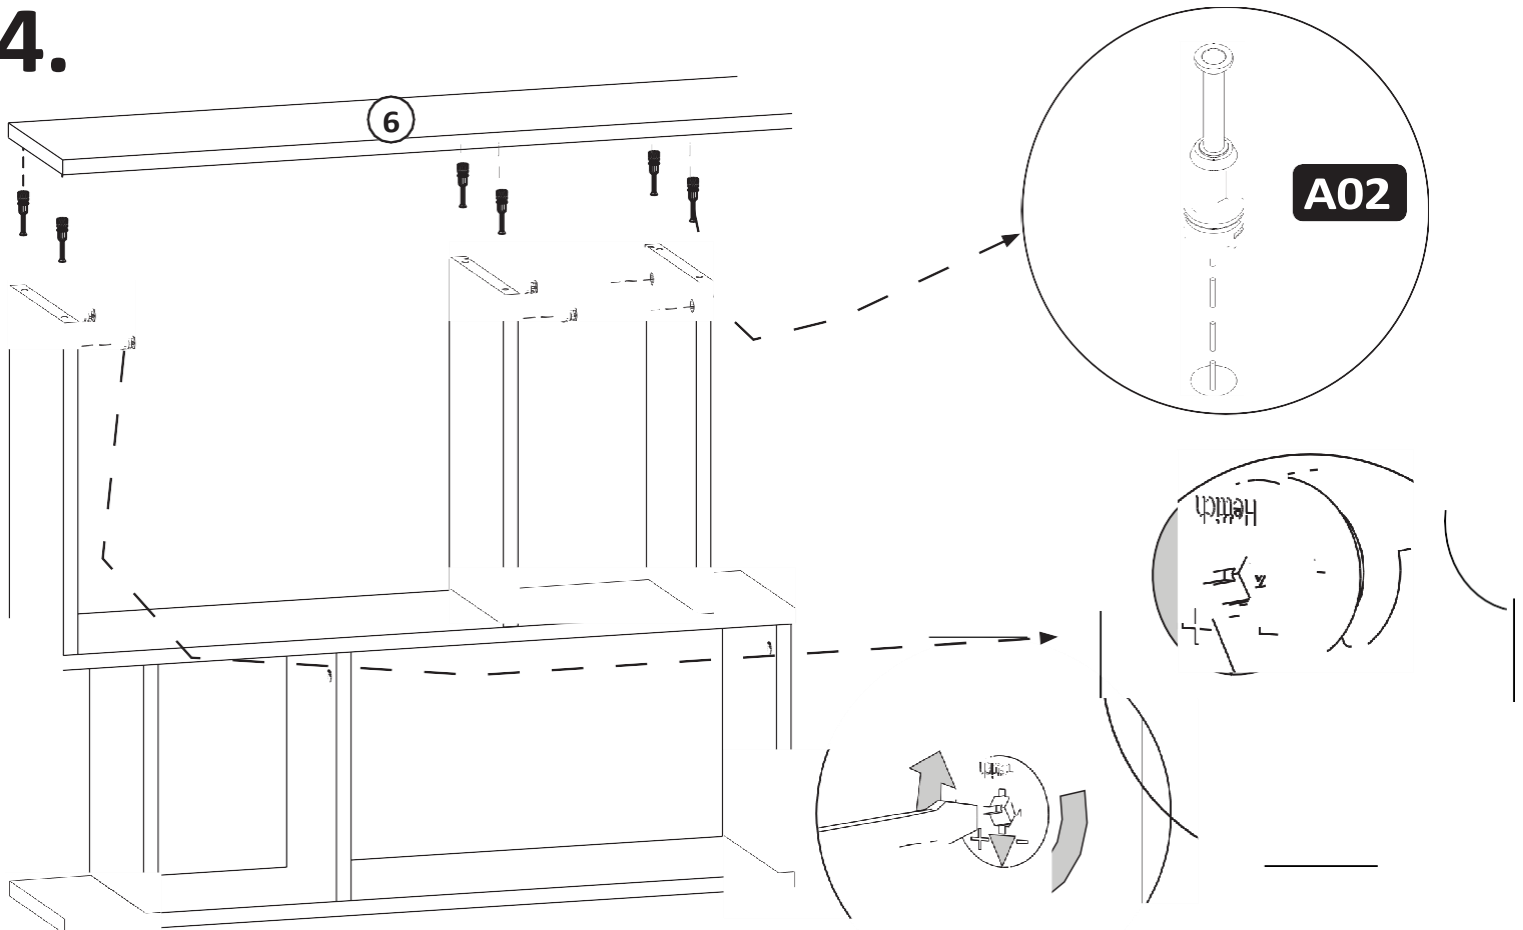

Pièces accessoires

Comment installer les composants

*Minifix is the main connection component used in Minima products. Before starting, please check the below figures

TÊTE
DE
MINIFI
X

VIS
MINIFI
X

DOWEL

Si la cheville n'est pas nécessaire pendant la phase d'installation, elle n'est pas incluse dans le paquet.

*Please notice that there is an small arrow on

A03 (minifix head). This arrow should show the direction of upper hole.

*After attaching two pieces please turn the (minifix head) clockwise direction with the help of a screwdriver.

*Please do not over screw the minifix head since it may be broken if too much power is imposed. Just make sure that it is screwed to the direction "+" do not aller plus loin.

1.

2.

3.

4.

5.

6.

7.