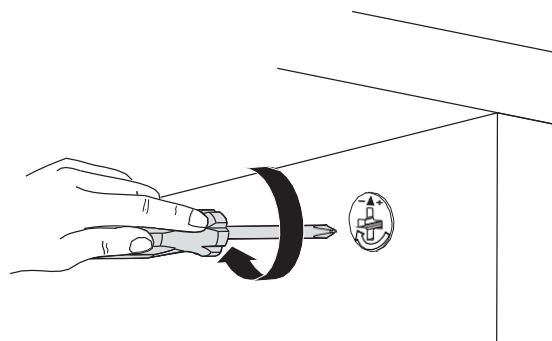

Pièces accessoires

Comment installer les composants

*Minifix is the main connection component used in Minima products. Before starting, please check the below figures

TÊTE
DE
MINIFI
X

VIS
MINIFI
X

DOWEL

Si la cheville n'est pas nécessaire pendant la phase d'installation, elle n'est pas incluse dans le paquet.

*Please notice that there is an small arrow on

A03 (minifix head). This arrow should show the direction of upper hole.

*After attaching two pieces please turn the (minifix head) clockwise direction with the help of a screwdriver.

*Please do not over screw the minifix head since it may be broken if too much power is imposed. Just make sure that it is screwed to the direction "+" do not aller plus loin.

1.

2.

3.

4.

5.

6.

7.