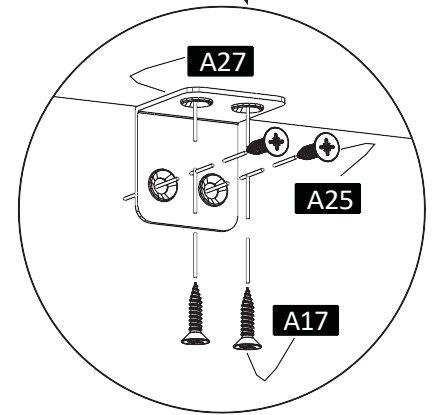

Pièces accessoires

Comment installer les composants

*Minifix is the main connection component used in Minima products. Before starting, please check the below figures

TÊTE
DE
MINIFI
X

VIS
MINIFI
X

DOWEL

Si la cheville n'est pas nécessaire pendant la phase d'installation, elle n'est pas incluse dans le paquet.

*Please notice that there is an small arrow on

A03 (minifix head). This arrow should show the direction of upper hole.

*After attaching two pieces please turn the (minifix head) clockwise direction with the help of a screwdriver.

*Please do not over screw the minifix head since it may be broken if too much power is imposed. Just make sure that it is screwed to the direction "+" do not aller plus loin.

1.

2.

3.

4.

5.

6.

7.

8.

9.

10.

11. percer le mur

Installer la cheville

Installer la vis

12.

contactez-nous pour un soutien