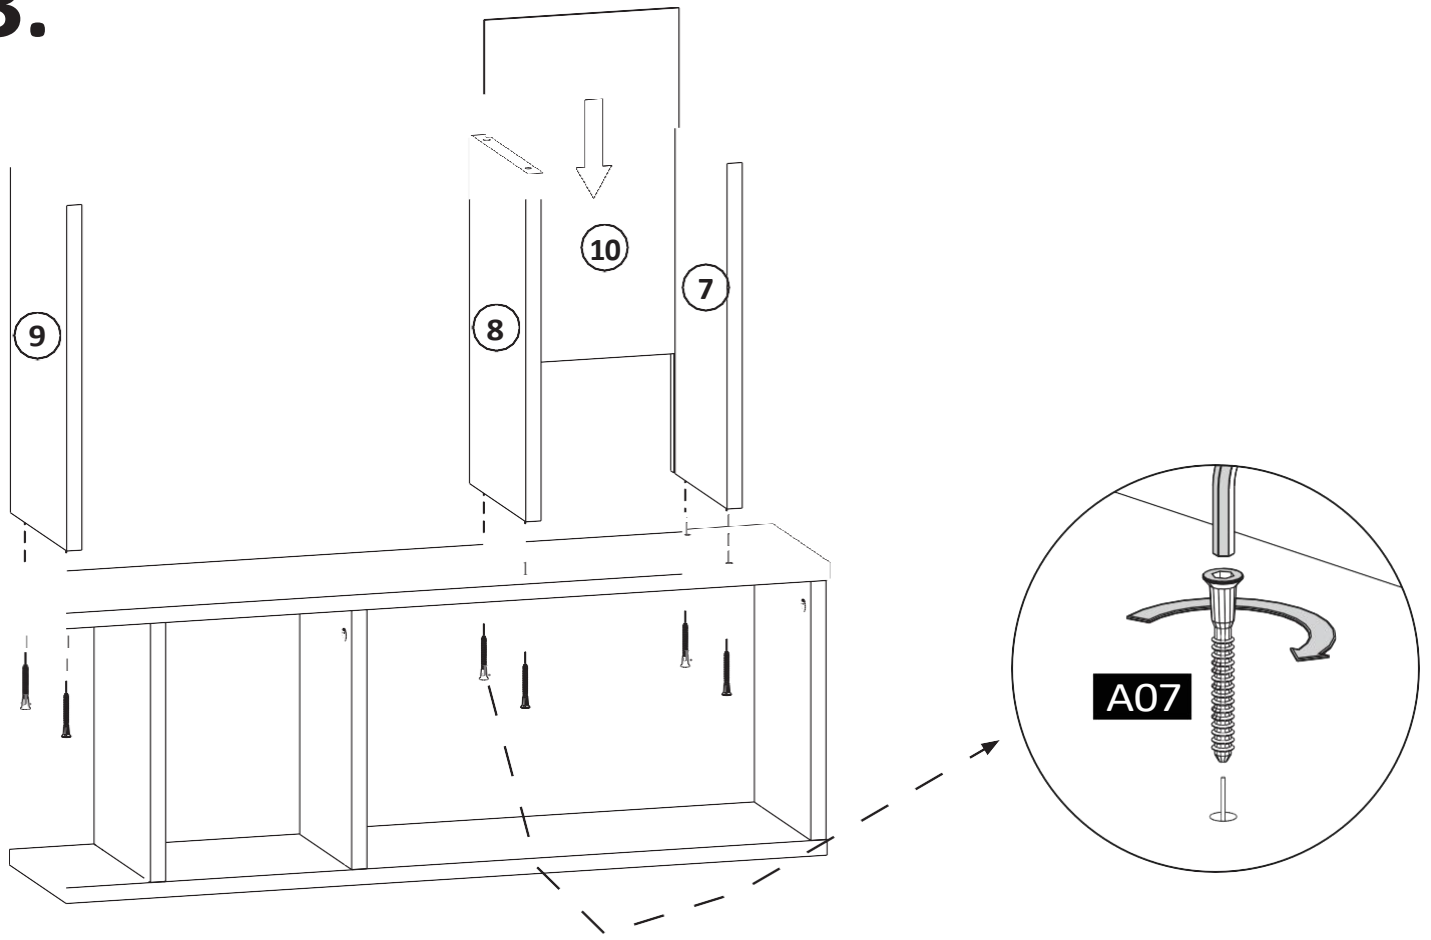

Pièces accessoires

Comment installer les composants

*Minifix is the main connection component used in Minima products. Before starting, please check the below figures

TÊTE
DE
MINIFI
X

VIS
MINIFI
X

DOWEL

Si la cheville n'est pas nécessaire pendant la phase d'installation, elle n'est pas incluse dans le paquet.

*Please notice that there is an small arrow on

A03 (minifix head). This arrow should show the direction of upper hole.

*After attaching two pieces please turn the (minifix head) clockwise direction with the help of a screwdriver.

*Please do not over screw the minifix head since it may be broken if too much power is imposed. Just make sure that it is screwed to the direction "+" do not aller plus loin.

1.

2.

3.

4.

5.

6.

7.