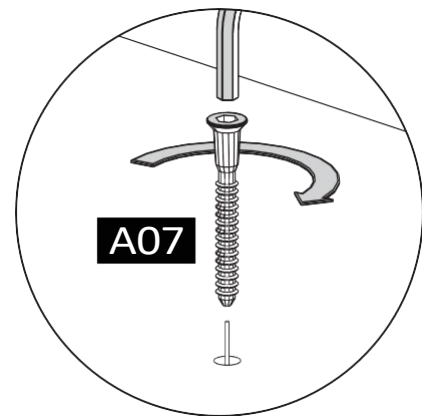

Pièces accessoires

Comment installer les composants

*Minifix is the main connection component used in Minima products. Before starting, please check the below figures

TÊTE
DE
MINIFI
X

VIS
MINIFI
X

DOWEL

Si la cheville n'est pas nécessaire pendant la phase d'installation, elle n'est pas incluse dans le paquet.

*Please notice that there is an small arrow on

A03 (minifix head). This arrow should show the direction of upper hole.

*After attaching two pieces please turn the (minifix head) clockwise direction with the help of a screwdriver.

*Please do not over screw the minifix head since it may be broken if too much power is imposed. Just make sure that it is screwed to the direction "+" do not aller plus loin.

1.

2.

3.

4.

5.

6.

7.