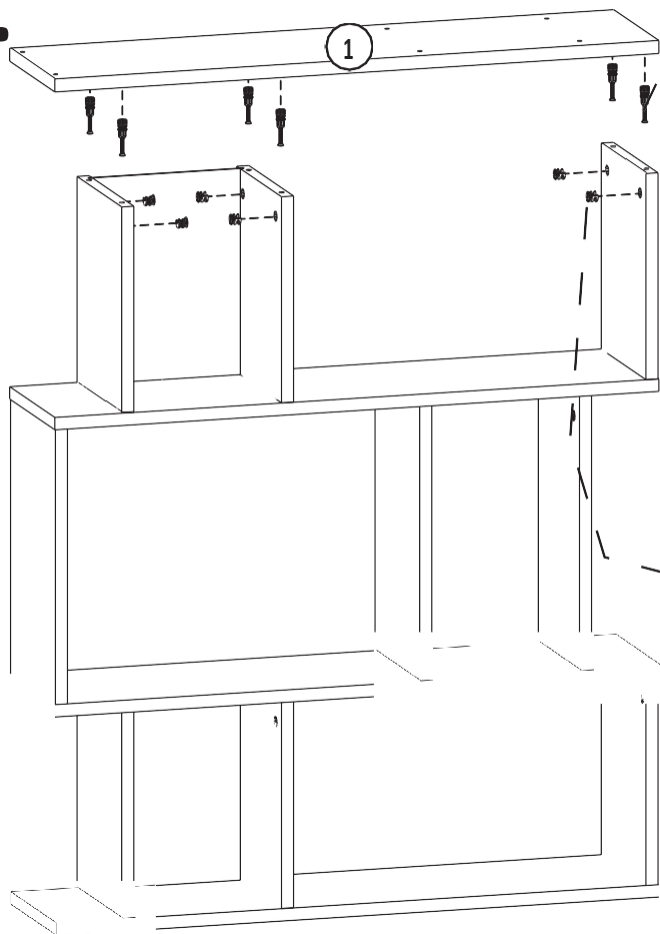

Pièces accessoires

Comment installer les composants

*Minifix is the main connection component used in Minima products. Before starting, please check the below figures

TÊTE
DE
MINIFI
X

VIS
MINIFI
X

DOWEL

Si la cheville n'est pas nécessaire pendant la phase d'installation, elle n'est pas incluse dans le paquet.

*Please do not over screw the minifix head since it may be broken if too much power is imposed. Just make sure that it is screwed to the direction "+" do not aller plus loin.

1.

2.

3.

4.

5.

6.

7.