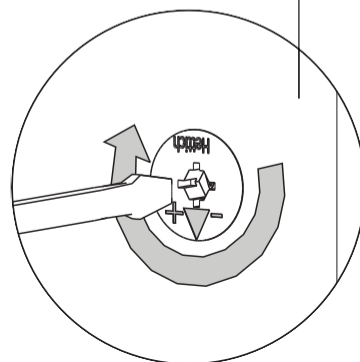

Pièces accessoires

Comment installer les composants

*Minifix is the main connection component used in Minima products. Before starting, please check the below figures

TÊTE
DE
MINIFI
X

VIS
MINIFI
X

DOWEL

Si la cheville n'est pas nécessaire pendant la phase d'installation, elle n'est pas incluse dans le paquet.

*Please notice that there is an small arrow on

A03 (minifix head). This arrow should show the direction of upper hole.

*After attaching two pieces please turn the (minifix head) clockwise direction with the help of a screwdriver.

*Please do not over screw the minifix head since it may be broken if too much power is imposed. Just make sure that it is screwed to the direction "+" do not aller plus loin.

1.

2.

3.

4.

5.

6.

7.