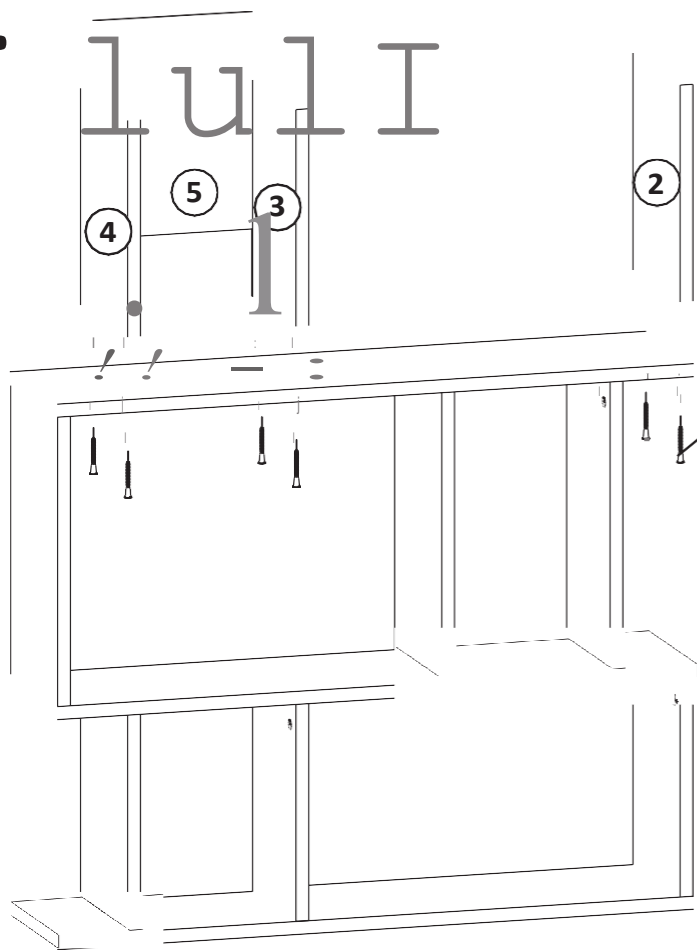

Pièces accessoires

Comment installer les composants

*Minifix is the main connection component used in Minima products. Before starting, please check the below figures

TÊTE
DE
MINIFI
X

VIS
MINIFI
X

DOWEL

Si la cheville n'est pas nécessaire pendant la phase d'installation, elle n'est pas incluse dans le paquet.

*Please notice that there is an small arrow on

A03 (minifix head). This arrow should show the direction of upper hole.

*After attaching two pieces please turn the (minifix head) clockwise direction with the help of a screwdriver.

*Please do not over screw the minifix head since it may be broken if too much power is imposed. Just make sure that it is screwed to the direction "+" do not aller plus loin.

1.

2.

3.

4.

5.

6.

7.