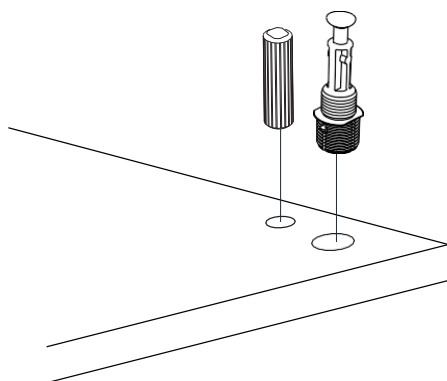

Pièces accessoires

Comment installer les composants

*Minifix is the main connection component used in Minima products. Before starting, please check the below figures

TÊTE
DE
MINIFI
X

VIS
MINIFI
X

DOWEL

Si la cheville n'est pas nécessaire pendant la phase d'installation, elle n'est pas incluse dans le paquet.

*Please notice that there is an small arrow on

A03 (minifix head). This arrow should show the direction of upper hole.

*After attaching two pieces please turn the (minifix head) clockwise direction with the help of a screwdriver.