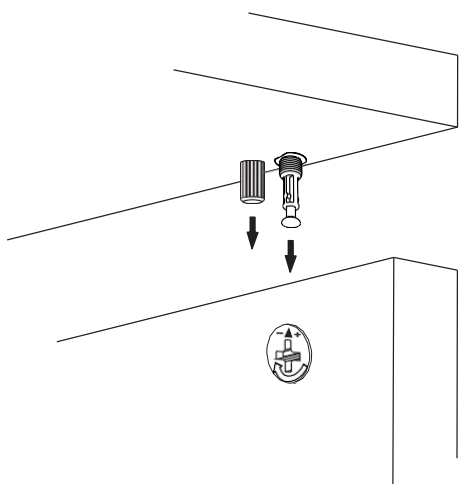

Pièces accessoires

Comment installer les composants

*Minifix is the main connection component used in Minima products. Before starting, please check the below figures

TÊTE
DE
MINIFI
X

VIS
MINIFI
X

DOWEL

Si la cheville n'est pas nécessaire pendant la phase d'installation, elle n'est pas incluse dans le paquet.

*Please notice that there is an small arrow on

A03 (minifix head). This arrow should show the direction of upper hole.

*After attaching two pieces please turn the (minifix head) clockwise direction with the help of a screwdriver.

*Please do not over screw the minifix head since it may be broken if too much power is imposed. Just make sure that it is screwed to the direction "+" do not aller plus loin.

1.

2.

3.

4.

5.

6.

7.