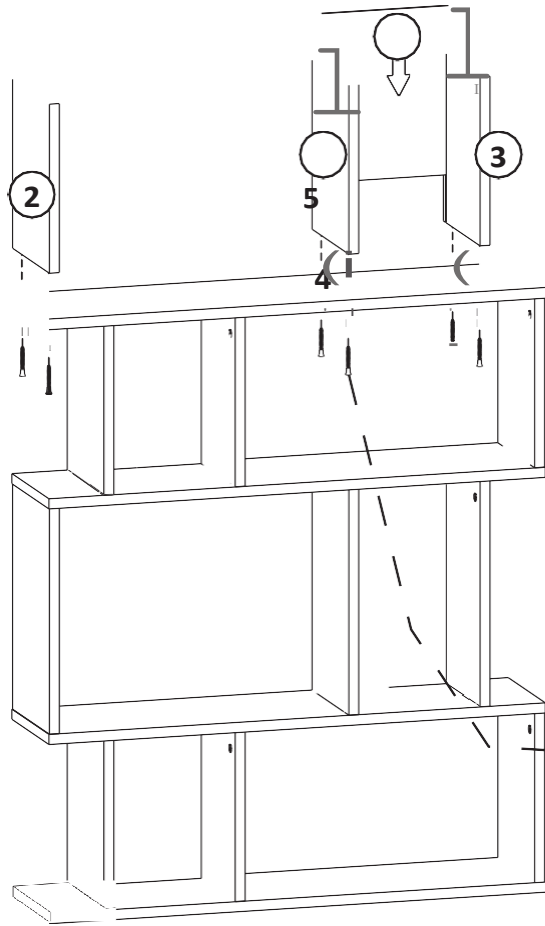

Pièces accessoires

Comment installer les composants

*Minifix is the main connection component used in Minima products. Before starting, please check the below figures

TÊTE
DE
MINIFI
X

VIS
MINIFI
X

DOWEL

Si la cheville n'est pas nécessaire pendant la phase d'installation, elle n'est pas incluse dans le paquet.

*Please notice that there is an small arrow on

A03 (minifix head). This arrow should show the direction of upper hole.

*After attaching two pieces please turn the (minifix head) clockwise direction with the help of a screwdriver.

*Please do not over screw the minifix head since it may be broken if too much power is imposed. Just make sure that it is screwed to the direction "+" do not aller plus loin.

1.

2.

3.

4.

5.

6.

7.