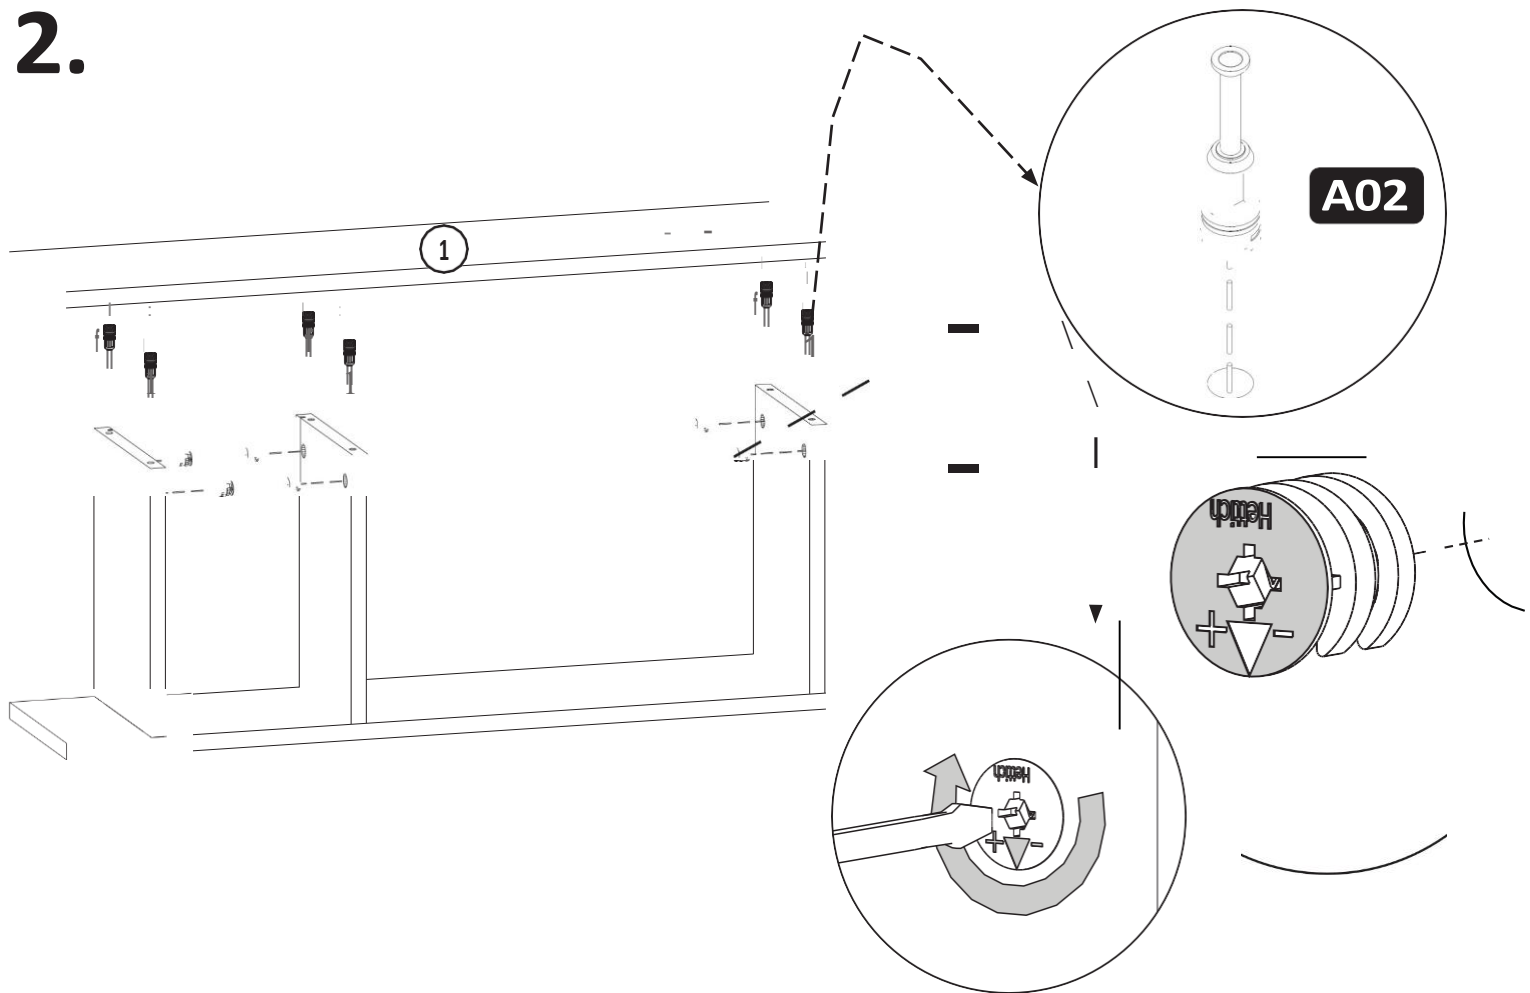

Pièces accessoires

Comment installer les composants

*Minifix is the main connection component used in Minima products. Before starting, please check the below figures

TÊTE
DE
MINIFI
X

VIS
MINIFI
X

DOWEL

Si la cheville n'est pas nécessaire pendant la phase d'installation, elle n'est pas incluse dans le paquet.

*Please notice that there is an small arrow on

A03 (minifix head). This arrow should show the direction of upper hole.

*After attaching two pieces please turn the (minifix head) clockwise direction with the help of a screwdriver.

*Please do not over screw the minifix head since it may be broken if too much power is imposed. Just make sure that it is screwed to the direction "+" do not aller plus loin.

1.

2.

3.

4.

5.

6.

7.