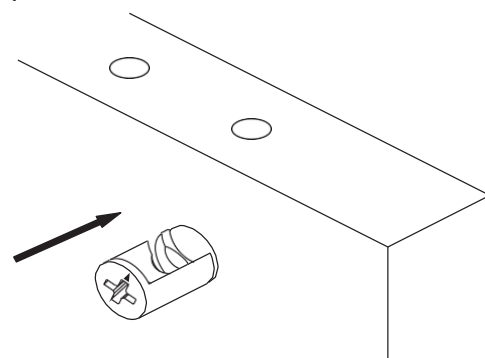

Pièces accessoires

Comment installer les composants

*Minifix is the main connection component used in Minima products. Before starting, please check the below figures

TÊTE
DE
MINIFI
X

VIS
MINIFI
X

DOWEL

Si la cheville n'est pas nécessaire pendant la phase d'installation, elle n'est pas incluse dans le paquet.

*Please notice that there is an small arrow on

A03 (minifix head). This arrow should show the direction of upper hole.

*After attaching two pieces please turn the (minifix head) clockwise direction with the help of a screwdriver.