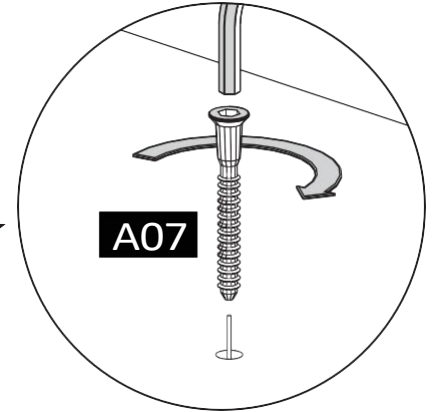

Pièces accessoires

Comment installer les composants

*Minifix is the main connection component used in Minima products. Before starting, please check the below figures

TÊTE
DE
MINIFI
X

VIS
MINIFI
X

DOWEL

Si la cheville n'est pas nécessaire pendant la phase d'installation, elle n'est pas incluse dans le paquet.

*Please notice that there is an small arrow on

A03 (minifix head). This arrow should show the direction of upper hole.

*After attaching two pieces please turn the (minifix head) clockwise direction with the help of a screwdriver.

*Please do not over screw the minifix head since it may be broken if too much power is imposed. Just make sure that it is screwed to the direction "+" do not aller plus loin.

1.

2.

3.

4.

5.

6.

7.